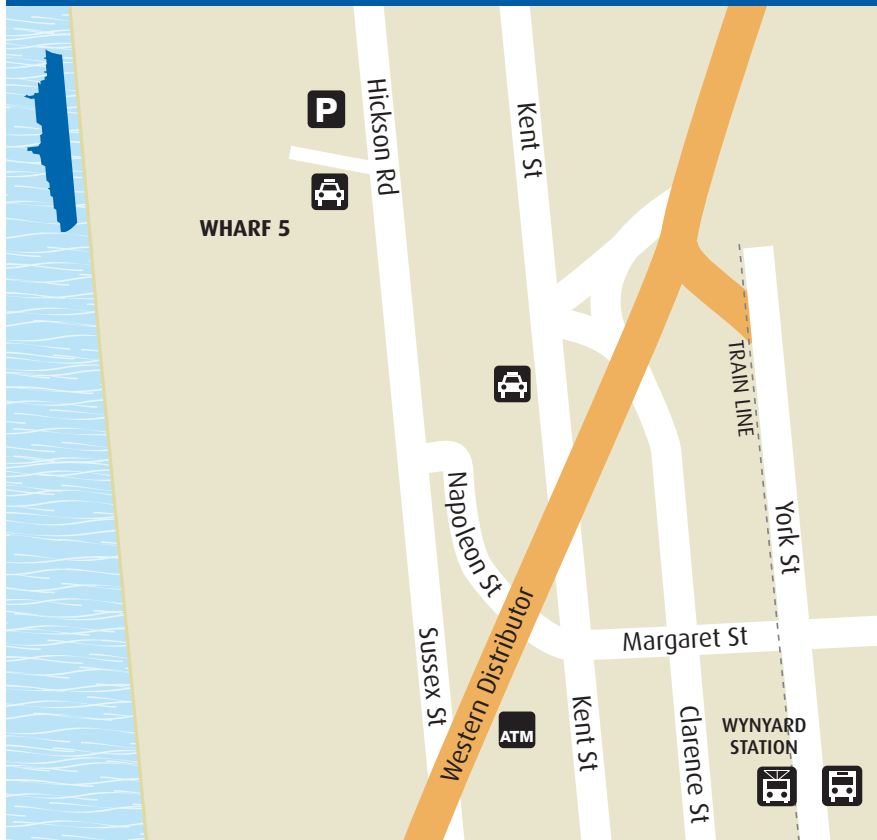

# Wharf maps

## SYDNEY - Wharf 5 Passenger Terminal

Hickson Road, Sydney NSW

-  ATM walking distance
-  Taxi Rank
-  Wheelchair Accessible
-  Short-Term Parking
-  Wynyard Train Station walking distance
-  Bus service

Distance to/from City: within CBD

Distance to/from Airport: 10km/30mins

Public Transport: [www.131500.com.au](http://www.131500.com.au)