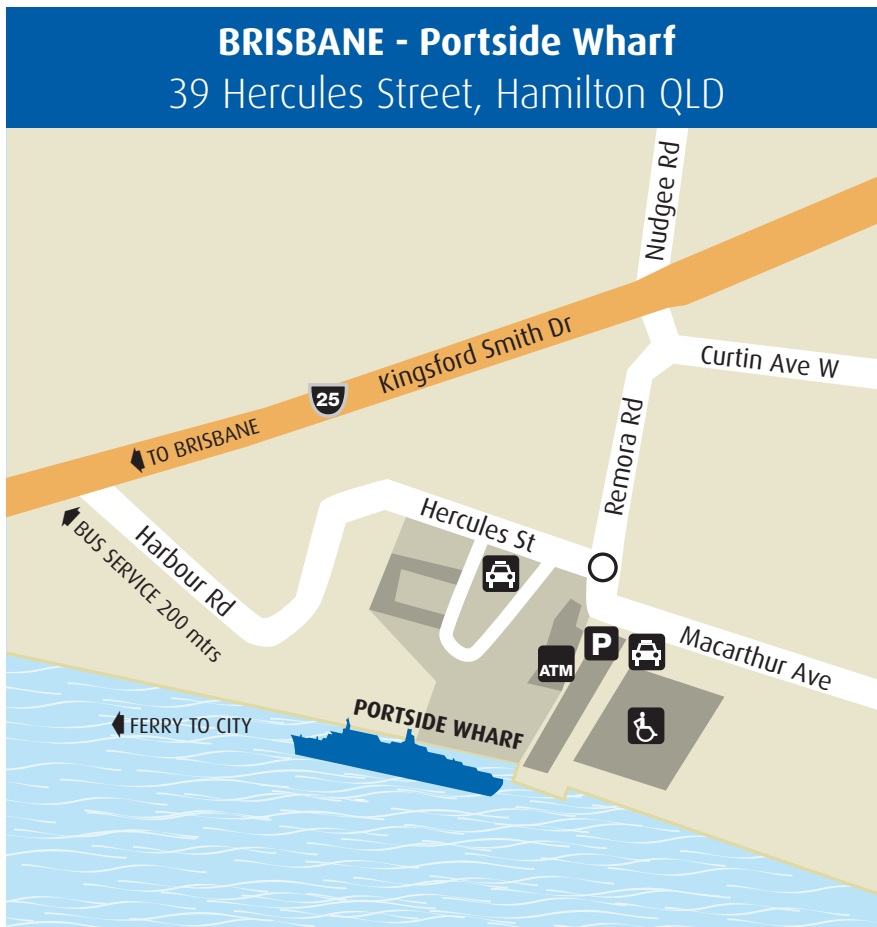

Wharf maps

-  ATM at Terminal
-  Taxi Rank
-  Wheelchair Accessible
-  Short-Term Parking

Distance to/from City: 10kms/25mins

Distance to/from Airport: 8km/10mins

Public Transport: www.translink.com.au